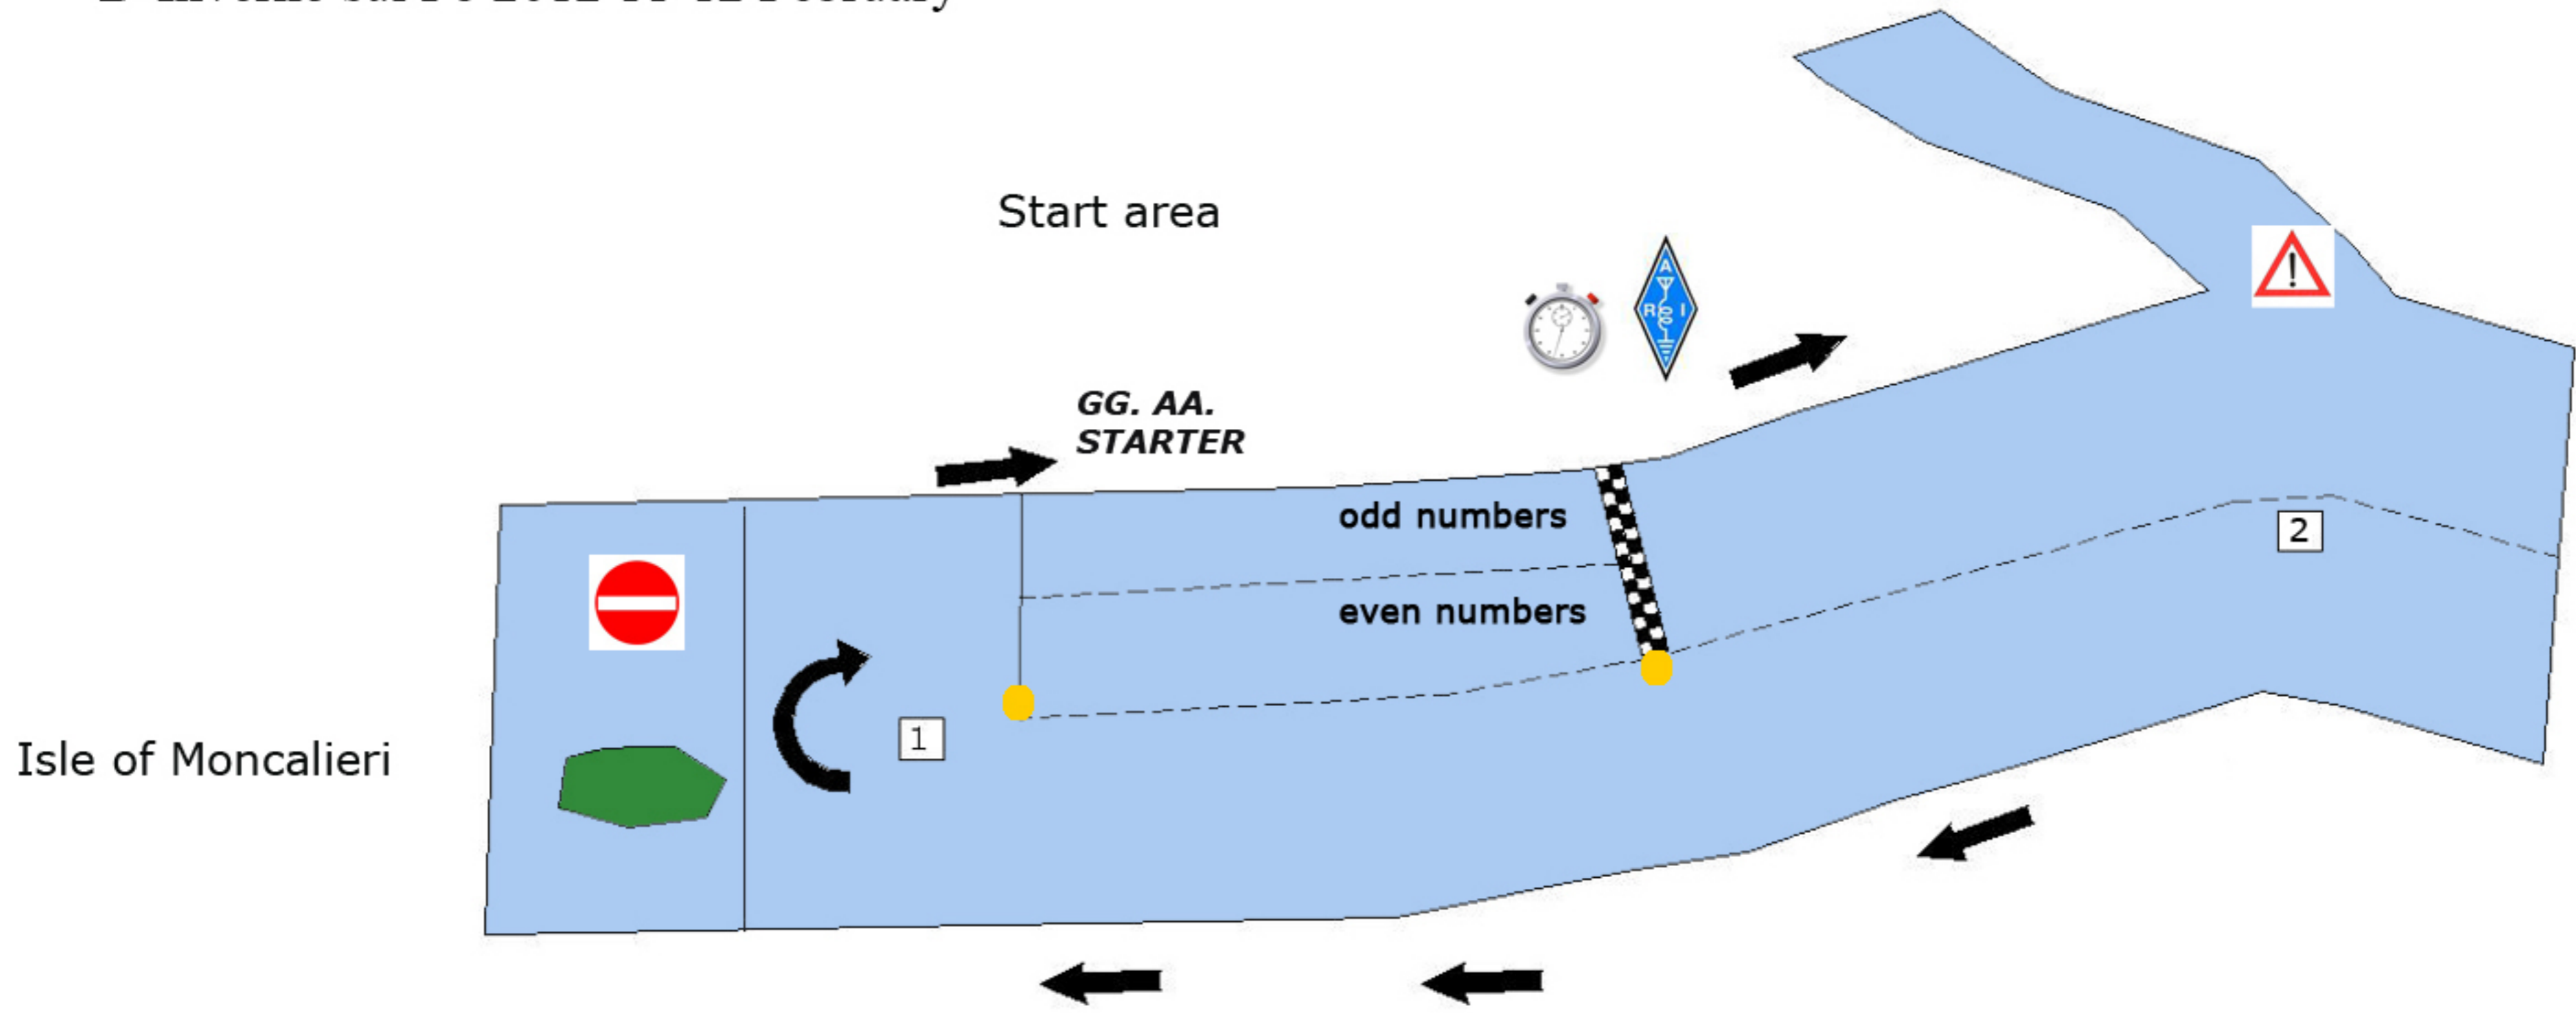

## Racing side

# D'Inverno sul Po 2012 11-12 February

- |                |               |  |                  |
|----------------|---------------|--|------------------|
| <b>GG. AA.</b> | Refree        |  | Buoy             |
|                | Motorboat     |  | Timekeeper       |
|                | Starting line |  | Sandbanks        |
|                | Radio amateur |  | Navigation limit |

# D'Inverno sul Po 2012 11-12 February

-  Dock
-  Motorboat
-  Start
-  Buoy
- GG. AA.** Refree
-  Ambulance
-  Cronometro

## Arrive area

- |                 |                  |                       |
|-----------------|------------------|-----------------------|
| Motorboat       | Navigation limit | Dock                  |
| Finish line     | Timekeeper       | Ambulance             |
| Direction boats | Radio amateur    | Parking / boats leave |
| Docks           | Refree           |                       |
| Buoy            |                  |                       |