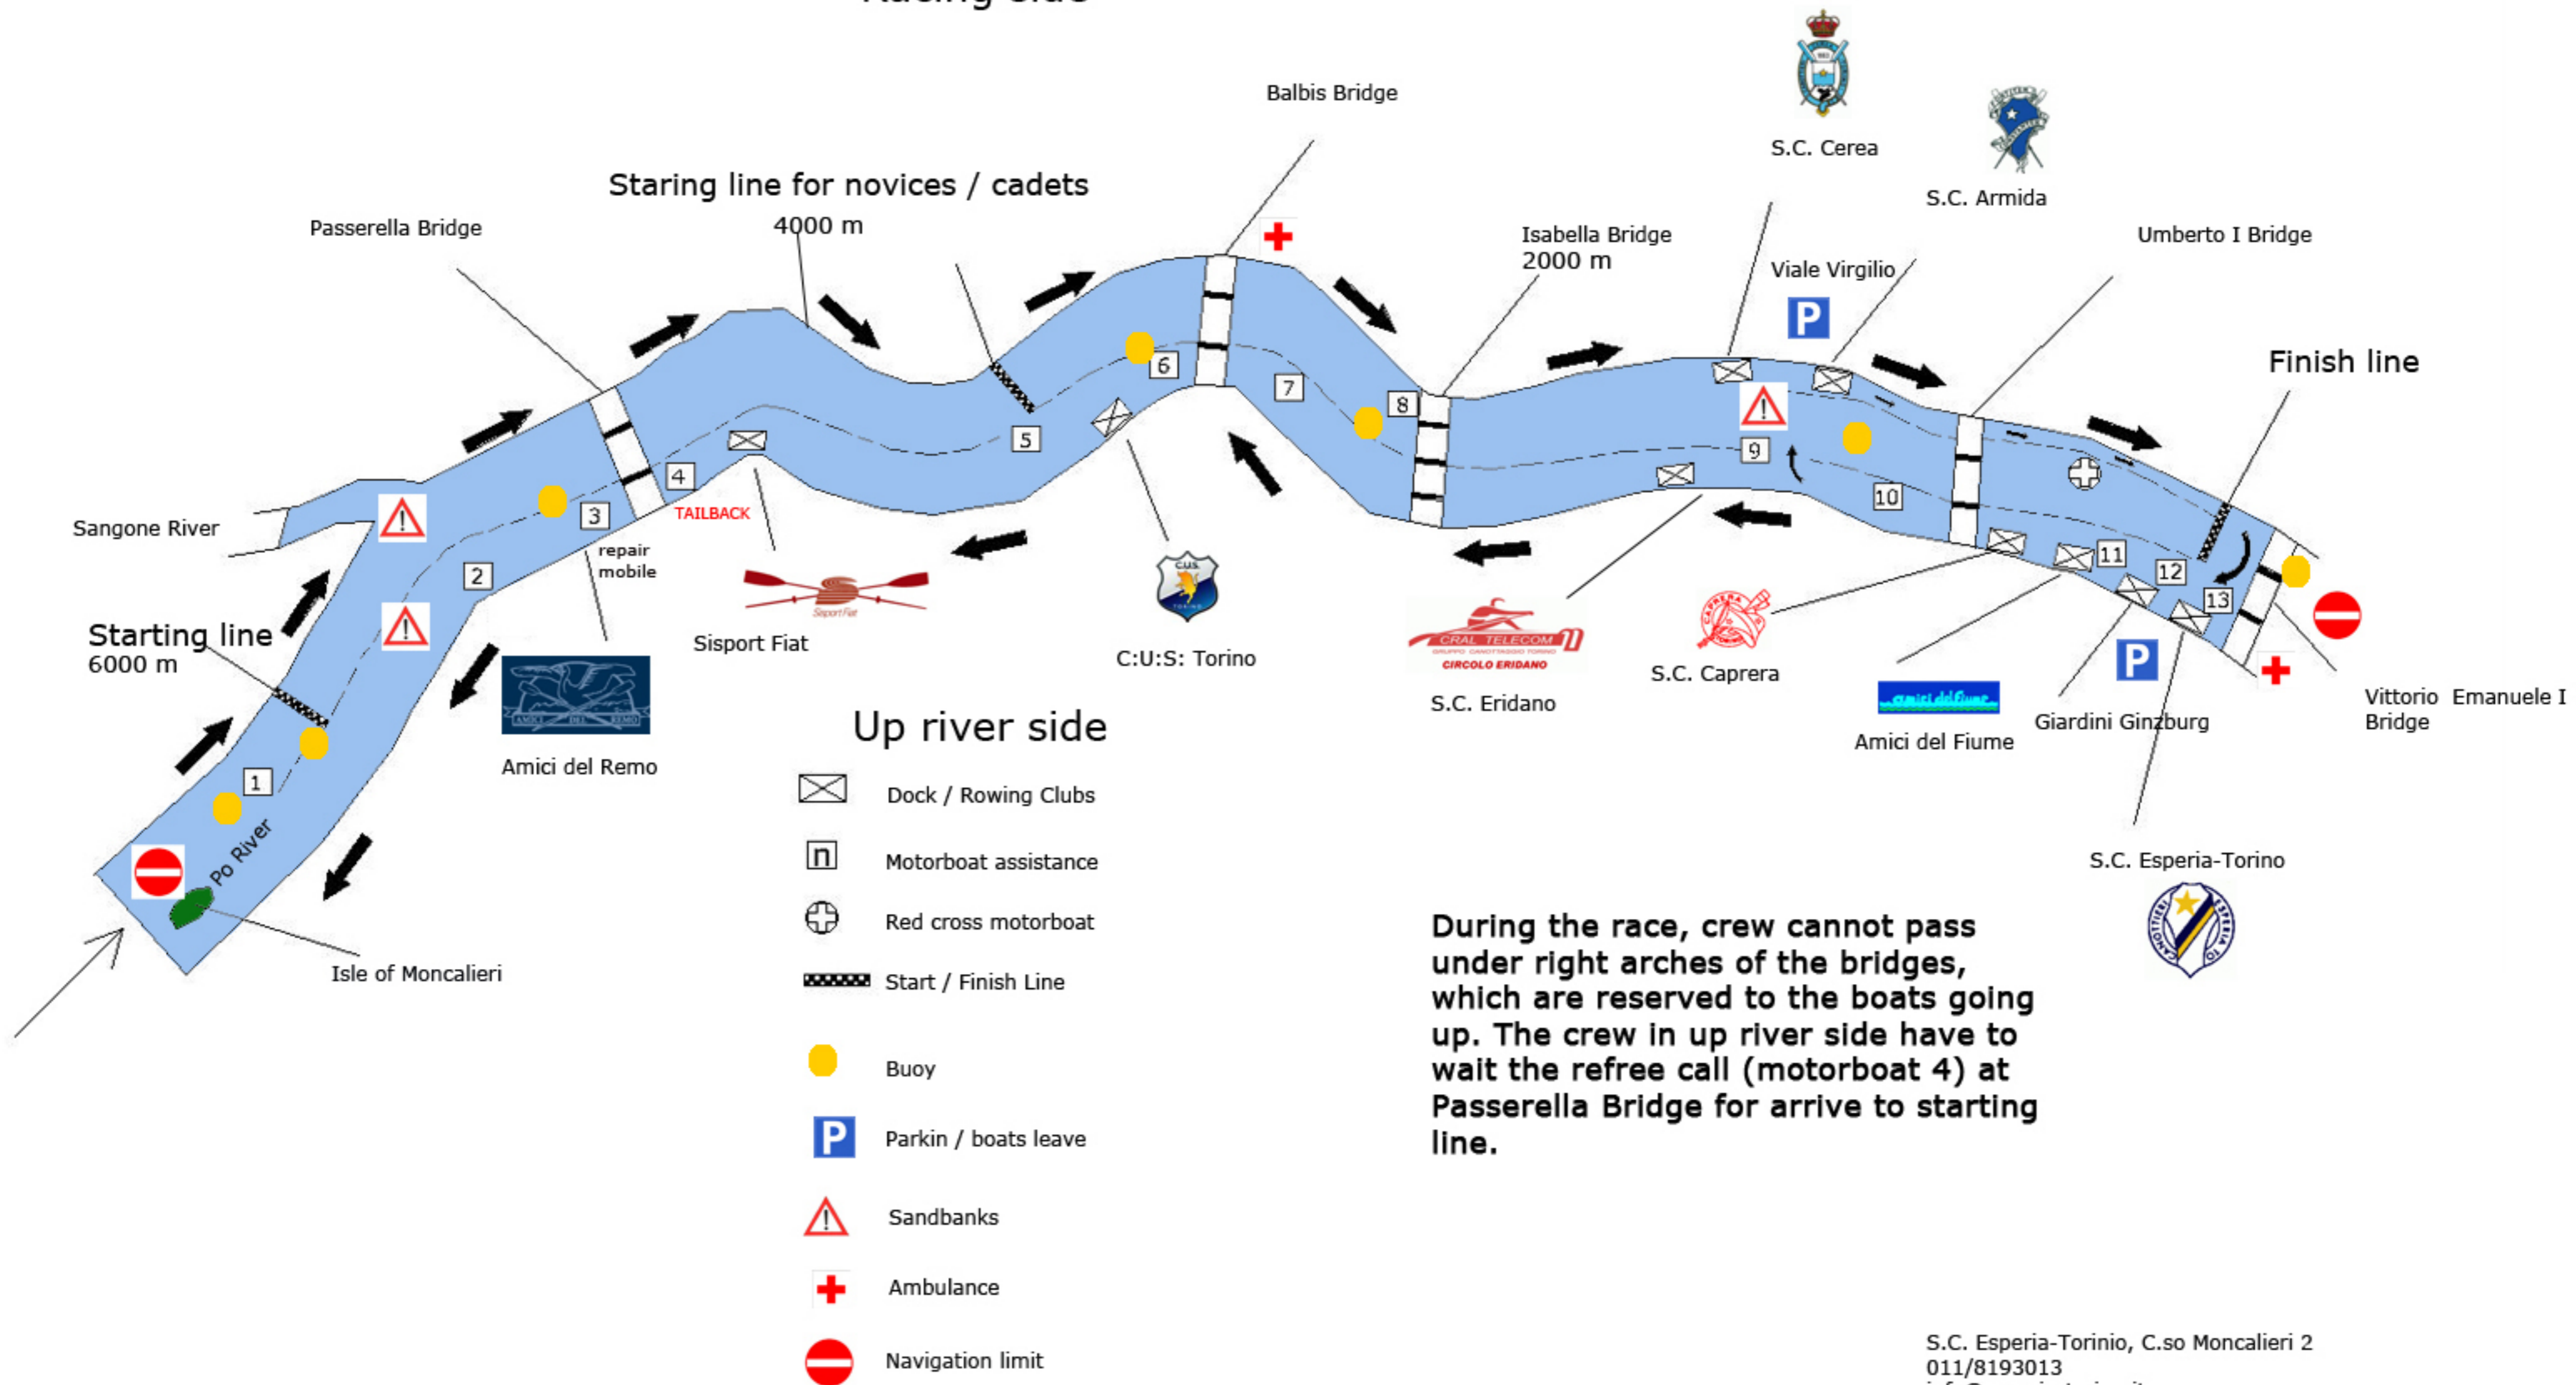

## Racing side

# D'Inverno sul Po 2012 11-12 February

- |                |               |  |                  |
|----------------|---------------|--|------------------|
| <b>GG. AA.</b> | Refree        |  | Buoy             |
|                | Motorboat     |  | Timekeeper       |
|                | Starting line |  | Sandbanks        |
|                | Radio amateur |  | Navigation limit |

# D'Inverno sul Po 2012 11-12 February

-  Dock
-  Motorboat
-  Start
-  Buoy
- GG. AA.** Refree
-  Ambulance
-  Cronometro

## Arrive area

- |                 |                  |                       |
|-----------------|------------------|-----------------------|
| Motorboat       | Navigation limit | Dock                  |
| Finish line     | Timekeeper       | Ambulance             |
| Direction boats | Radio amateur    | Parking / boats leave |
| Docks           | Refree           |                       |
| Buoy            |                  |                       |