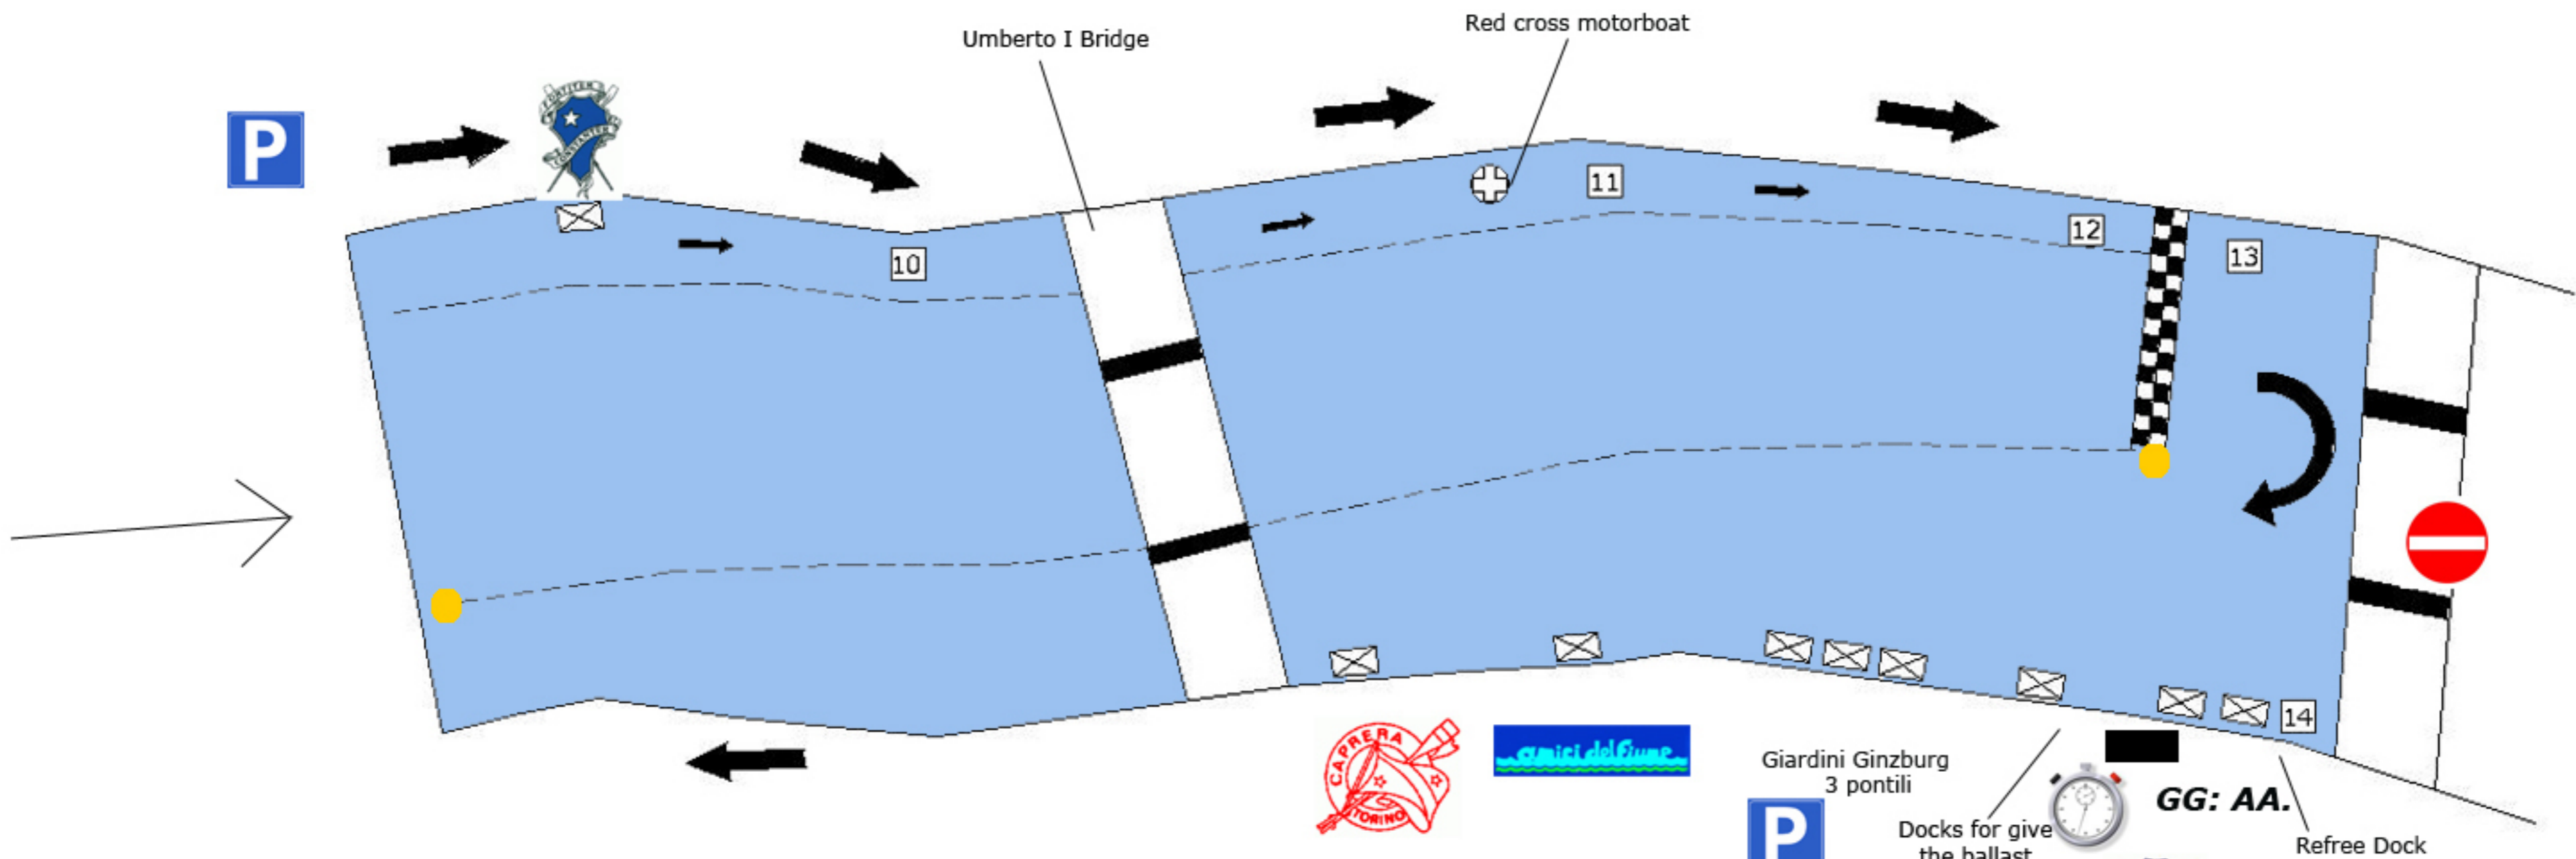

## Racing side

# D'Inverno sul Po 2012 11-12 February

-  Dock
-  Motorboat
-  Start
-  Buoy
- GG. AA.** Refree
-  Ambulance
-  Cronometro

## Arrive area

- |                 |                  |                       |
|-----------------|------------------|-----------------------|
| Motorboat       | Navigation limit | Dock                  |
| Finish line     | Timekeeper       | Ambulance             |
| Direction boats | Radio amateur    | Parking / boats leave |
| Docks           | Refree           |                       |
| Buoy            |                  |                       |