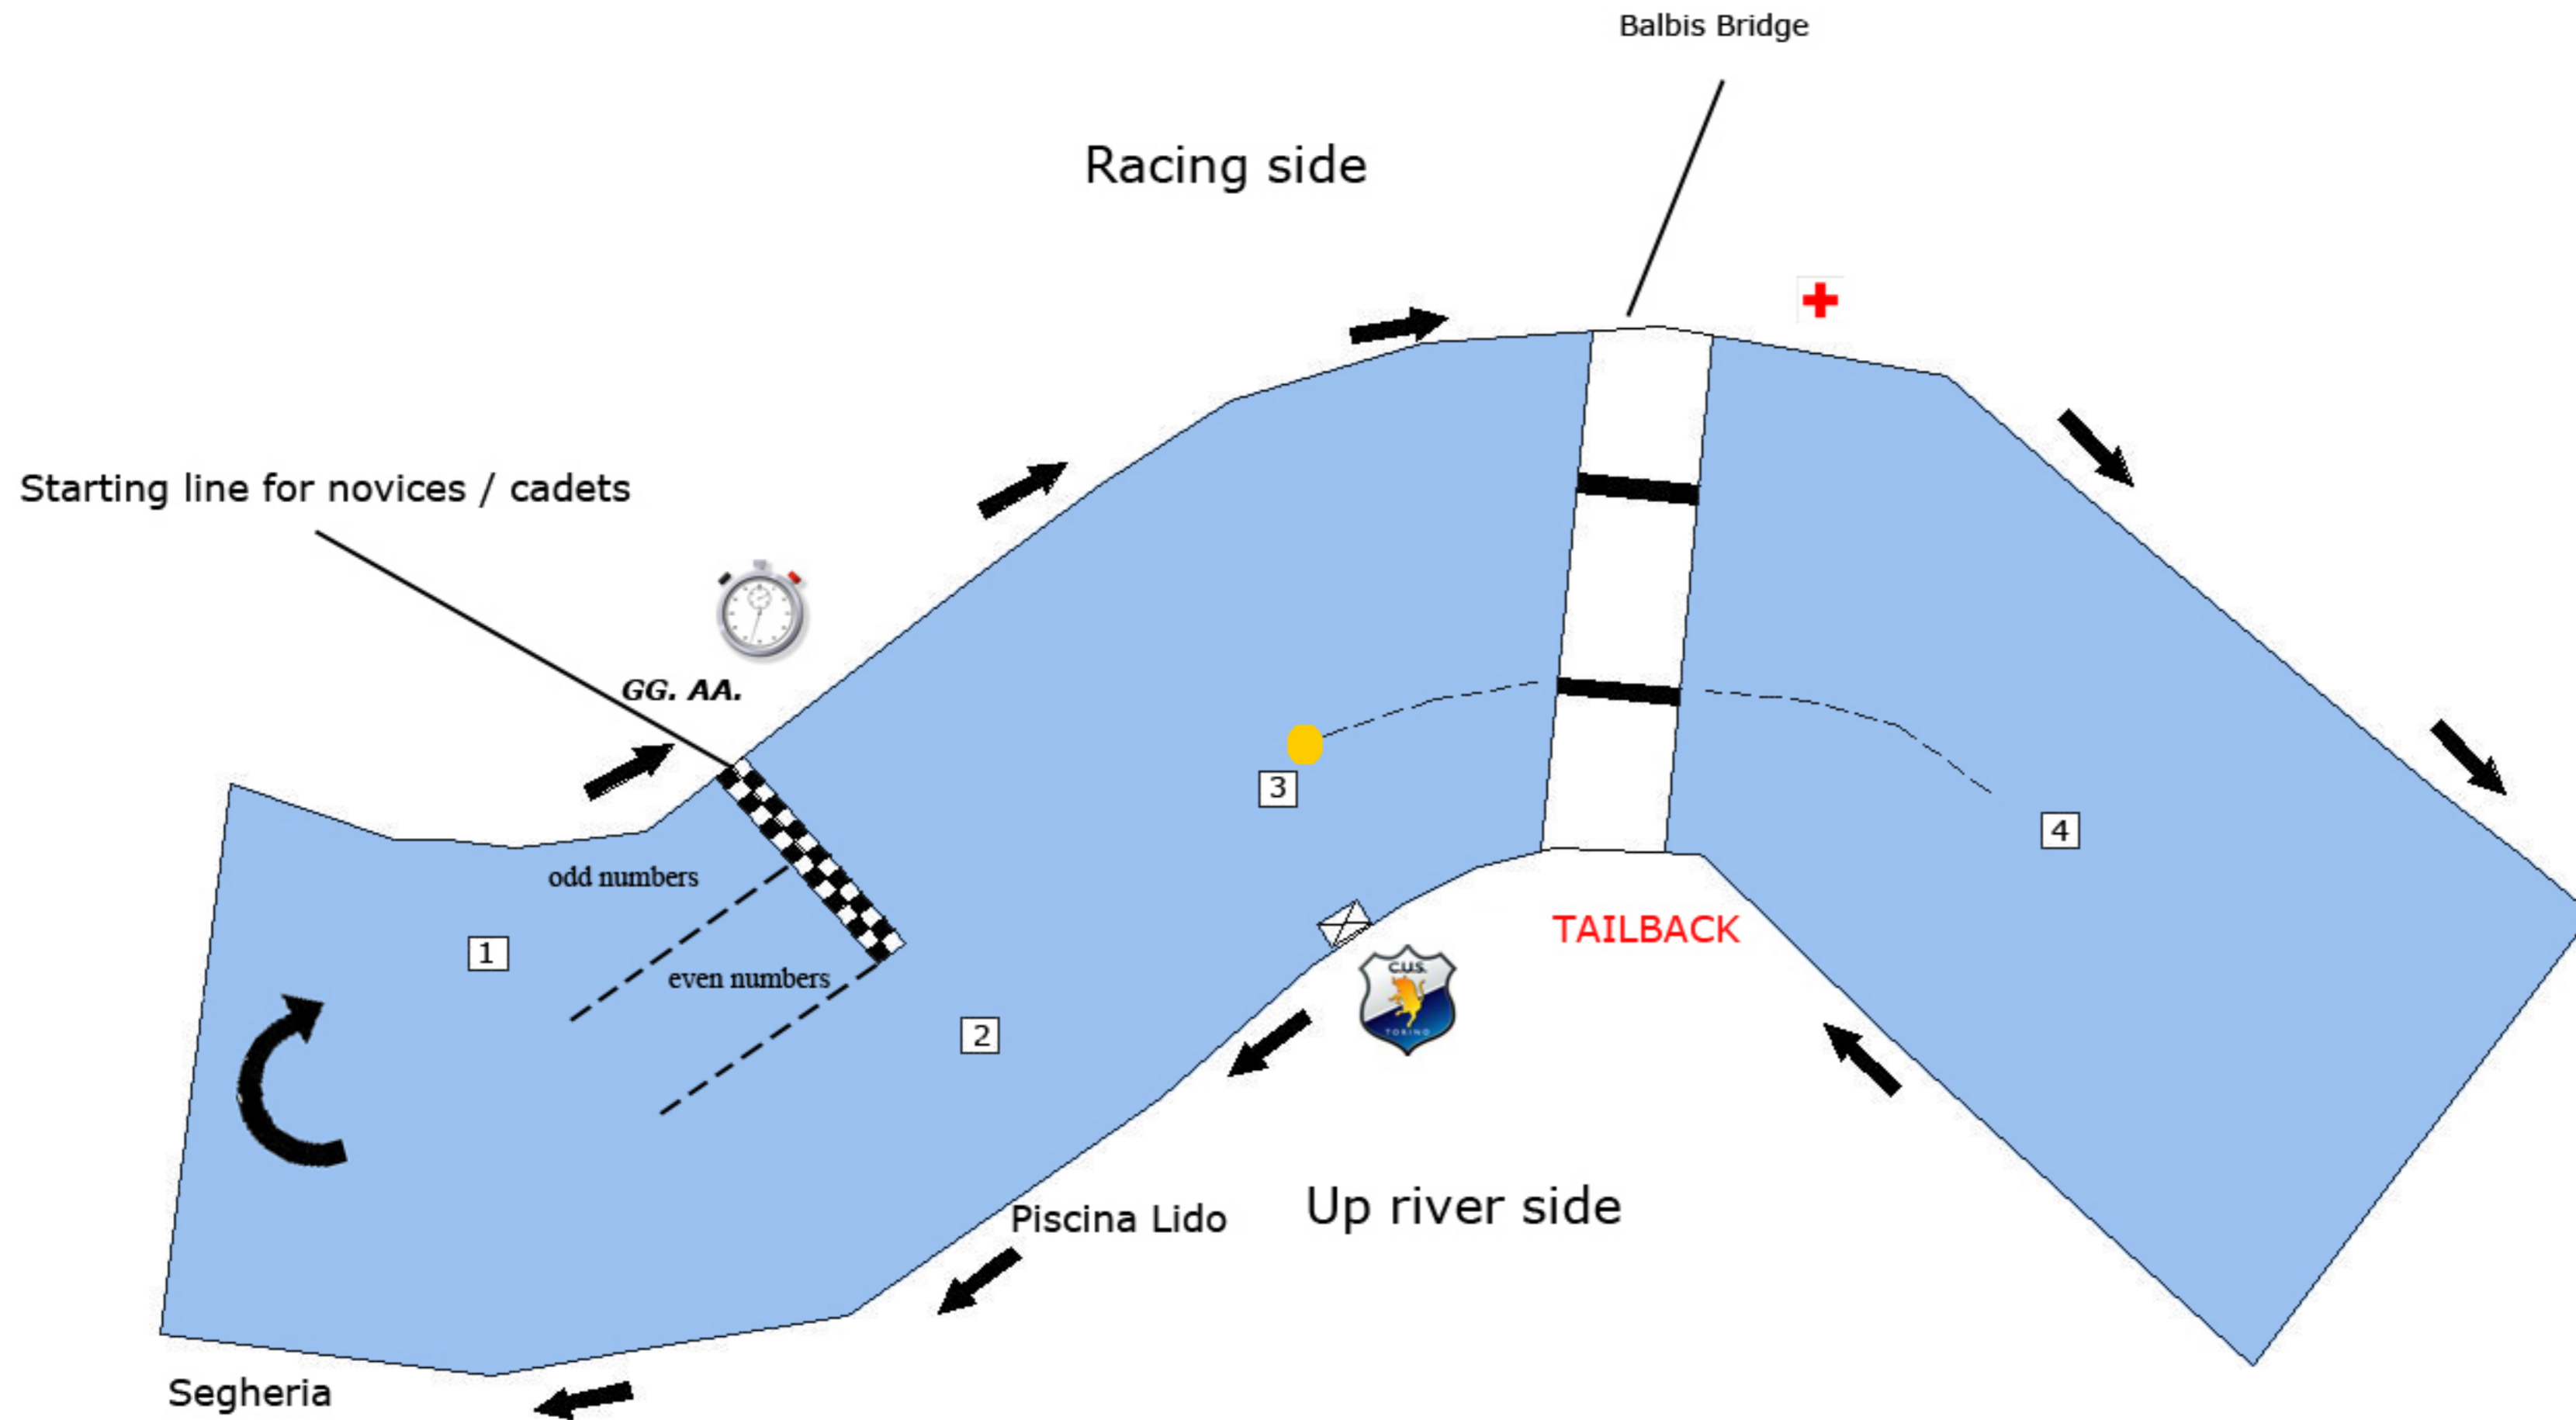

## Racing side

# D'Inverno sul Po 2012 11-12 February

- |                |               |  |                  |
|----------------|---------------|--|------------------|
| <b>GG. AA.</b> | Refree        |  | Buoy             |
|                | Motorboat     |  | Timekeeper       |
|                | Starting line |  | Sandbanks        |
|                | Radio amateur |  | Navigation limit |

# D'Inverno sul Po 2012 11-12 February

-  Dock
-  Motorboat
-  Start
-  Buoy
- GG. AA.** Refree
-  Ambulance
-  Cronometro